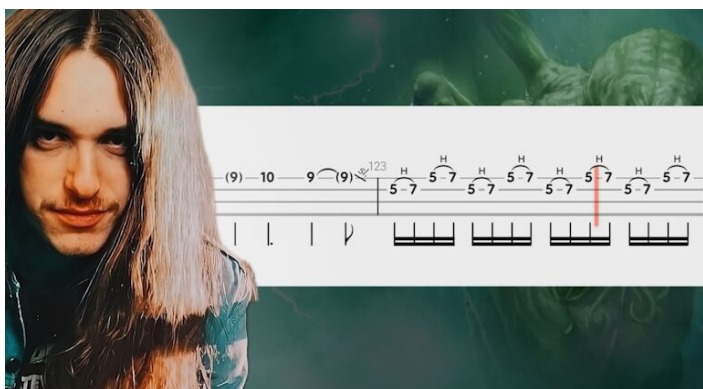

Hi friend,

The updated *The Call of Ktulu* bass tab is here, plus the most complete isolated bass track by far, made with the help of Apocalyptica, modern soft, and some Metallica/bass/transcription experience on my side. It's a raw version that you have a special peek into as my newsletter follower (but even at this stage it's probably the most accurate tab you'll find).

Check the tabs and track out via the link below. You'll find more commentary on how it's made in the description under the video with the bass-only.

<https://basstabs.org/metallica-the-call-of-ktulu-bass-tab-free-download/>

And here's link to our secret vault of previous newsletters with more exclusive and early-access stuff, including tabs for *Newsted's Ktulu* and *Robert's Anesthesia* **<https://basstabs.org/vault/>**

Hope you find it all helpful. Feel free to suggest improvements or ask questions via the comments under the video or the contact form on the website.

Cheers,

Andriy

You are receiving this email as you signed up for our newsletters.

Want to change how you receive these emails?

You can [Unsubscribe](#) or [Update your preferences](#)